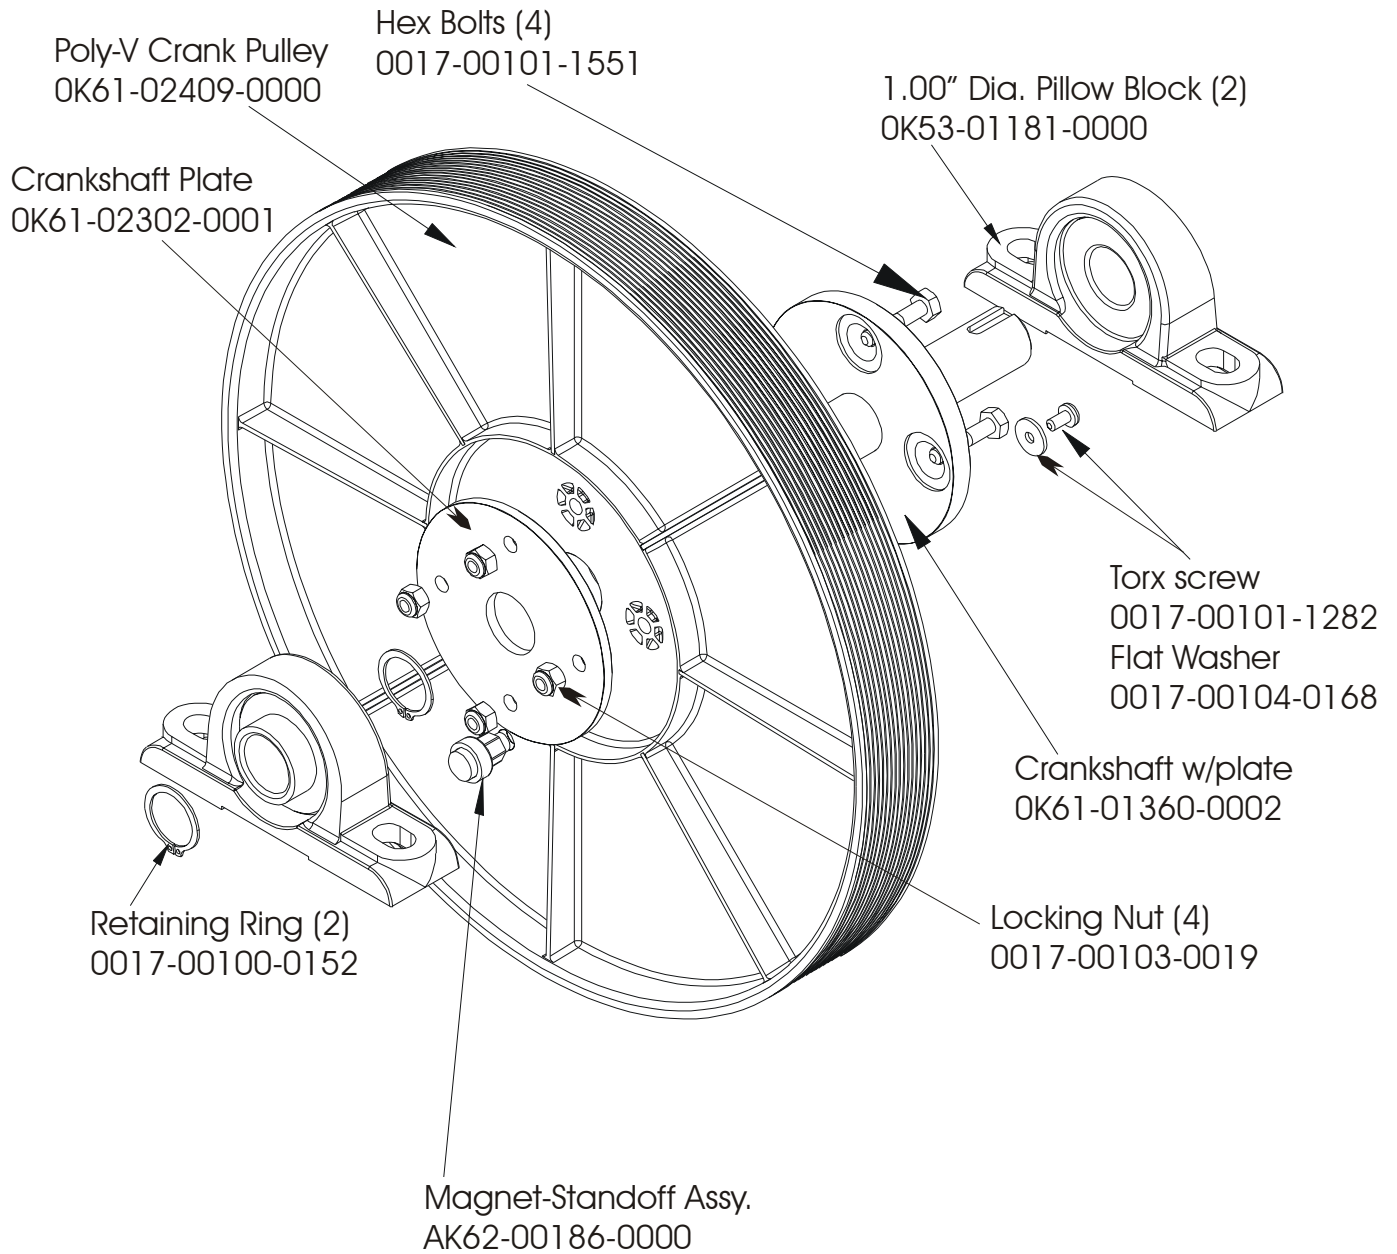

**91XW CROSS-TRAINER  
ROLLER ASSEMBLY**

**91XW-0XXX-01  
S/N XTG100000 and UP**

**91XW CROSS-TRAINER**

**91XW-0XXX-01**

**CRANKSHAFT ASSEMBLY – AK61-00157-0002**

**S/N XTG100000 and UP**

DRIVE LINKAGE ASSEMBLY

S/N XTG10000 and UP

**91XW CROSS-TRAINER**

**91XW-0XXX-01**

**ANTI LIFT BRACKET & OUTER PEDAL COVERS**

**S/N XTG10000 and UP**

CLEVIS & FRONT FRAME COVERS

S/N XTG10000 and UP

PEDAL LEVER ASSEMBLY